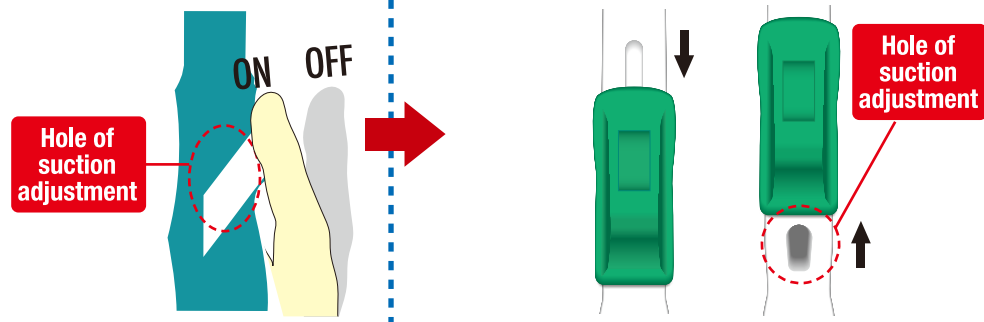

# Smooth suction and mouth cleaning with one hand !

## 1 Easy change of suction on/off by switch

For ease of use, you can switch suction on and off by switch without having to keep your finger in a fixed position.

[Finger control type]

[Switch type] (ON)

(OFF)

## 2 Thorough suction while cleaning

There is a suction aperture at both the tip and the cleaning surface, making it easy to suck up moisture and cleaned debris that has accumulated at the back of the mouth.