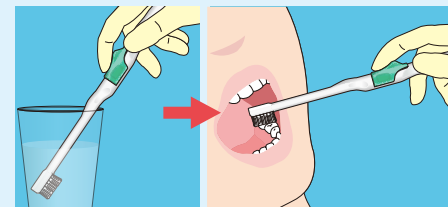

### ① Suction Toothbrush / Suction Sponge

Connect to the suction tube.

Suitable inner diameter of the tube is from 5 to 8 mm.

### ② Suction Toothbrush

While the switch is off, the brush part absorbs small amounts of water. Gently clear the water before brushing the teeth.

### ② Suction Sponge

While the switch is off, the sponge absorbs small amounts of water. Squeeze out the sponge part thoroughly before cleaning oral mucous membranes (upper jaws, gums), the tongue, or other sites.

### ③ Suction Toothbrush / Suction Sponge

When moisture on the toothbrush and sponge becomes excessive during cleaning, switch on suction by sliding the switch towards you to suck up aspirate.

Use the tip of the toothbrush or sponge to suck up saliva from the floor of the oral cavity where it is prone to accumulate.