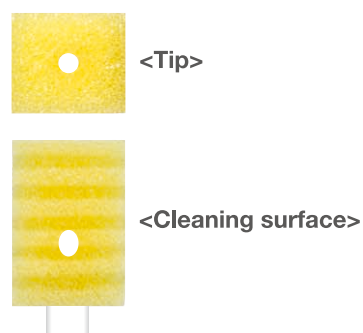

3 Steady suction even for viscous debris

The wide suction aperture ensure the suction of even viscous debris.