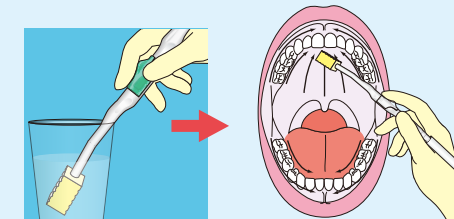

### ① Suction Toothbrush / Suction Sponge

Connect to the suction tube.

Suitable inner diameter of the tube is from 5 to 8 mm.

### ② Suction Toothbrush

While the switch is off, the brush part absorbs small amounts of water. Gently clear the water before brushing the teeth.

### ② Suction Sponge

While the switch is off, the sponge absorbs small amounts of water. Squeeze out the sponge part thoroughly before cleaning oral mucous membranes (upper jaws, gums), the tongue, or other sites.

### ③ Suction Toothbrush / Suction Sponge

When moisture on the toothbrush and sponge becomes excessive during cleaning, switch on suction by sliding the switch towards you to suck up aspirate.

Use the tip of the toothbrush or sponge to suck up saliva from the floor of the oral cavity where it is prone to accumulate.