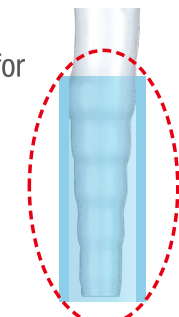

## 5 Aspirate is easy to see

The handle is semi-transparent, enabling you to check on aspirate.

## 6 Fits perfectly into even curved upper jaws

The cleaning surface easily follows even curved upper jaws and the inside of cheeks.

## 7 Hard to detach from tube and easy to use

The waved shape provides a snug fit for the suction tube, holding it firmly and ease of use.

MOUTH PURE SUCTION TOOTHBRUSH (1 pc/pack)

MOUTH PURE SUCTION SPONGE (5 pcs/pack)