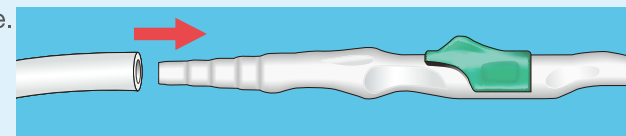

How to Use

① Suction Toothbrush / Suction Sponge

Connect to the suction tube.

Suitable inner diameter of the tube is from 5 to 8 mm.

② Suction Toothbrush

While the switch is off, the brush part absorbs small amounts of water. Gently clear the water before brushing the teeth.