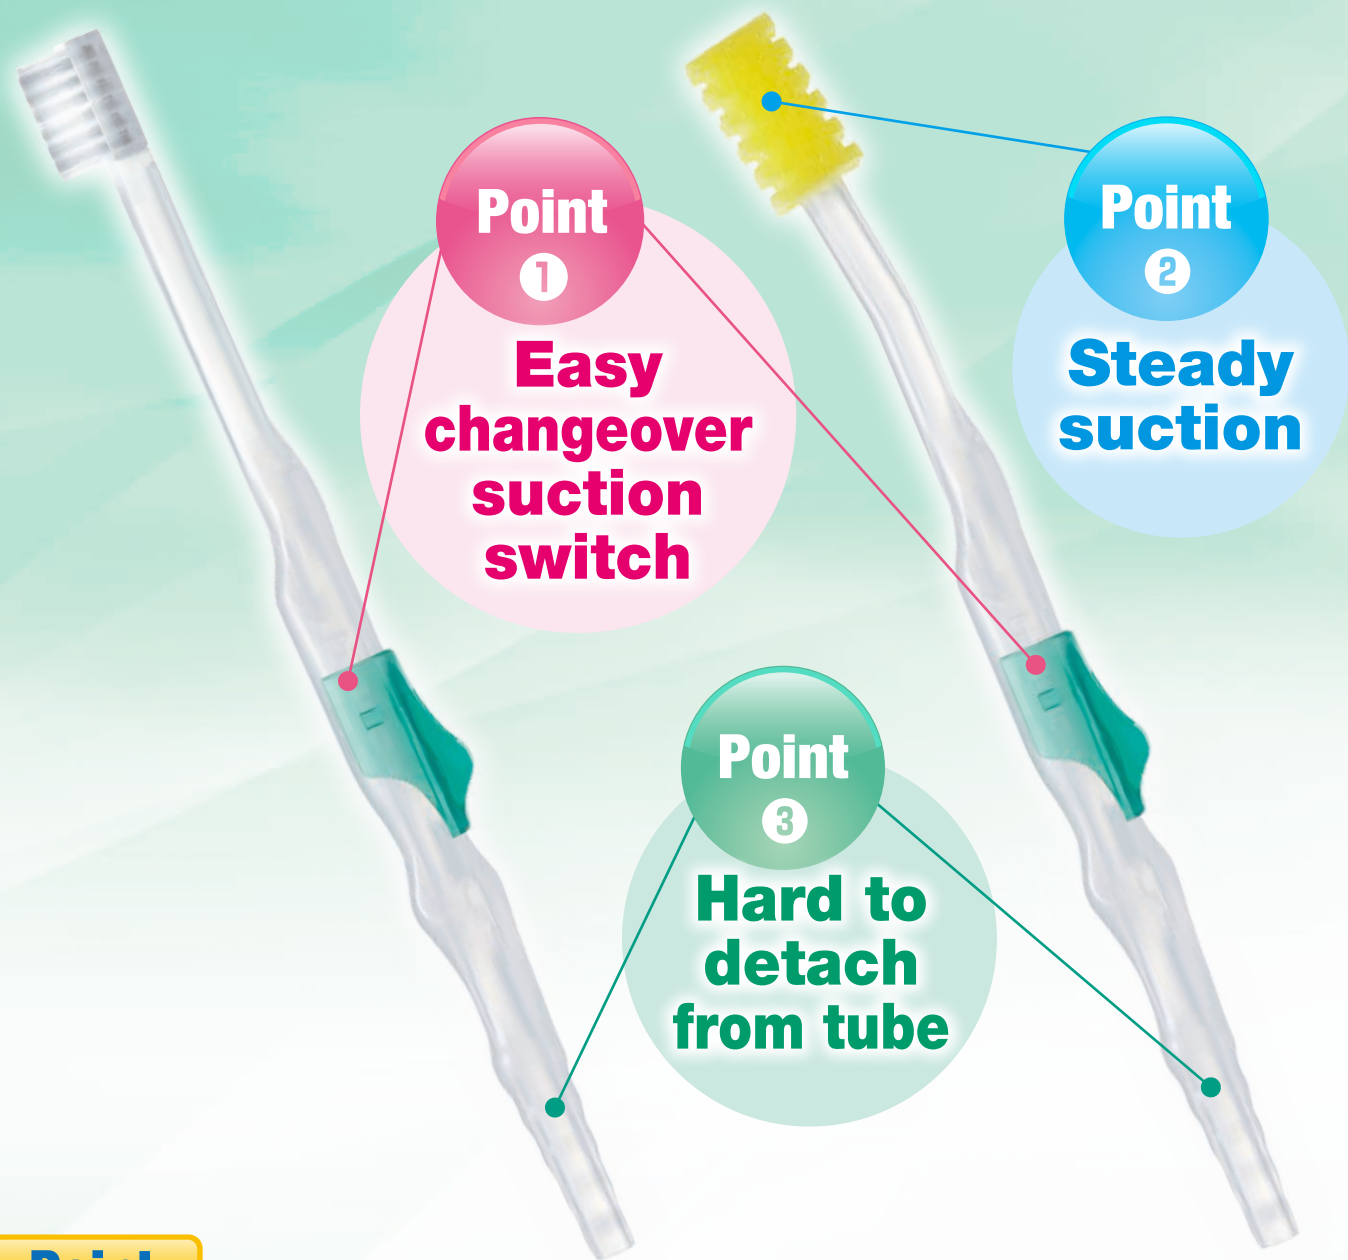

# Suction Toothbrush Suction Sponge

Smooth suction and mouth cleaning with one hand !

**Point**

- ① Easy to hold and change function using the suction on/off switch!
- ② The wide suction aperture ensure the suction of even viscous debris !
- ③ The shape provides a snug fit for the suction tube, holding it firmly and ease of use!

### ② Suction Toothbrush

While the switch is off, the brush part absorbs small amounts of water. Gently clear the water before brushing the teeth.

### ② Suction Sponge

While the switch is off, the sponge absorbs small amounts of water. Squeeze out the sponge part thoroughly before cleaning oral mucous membranes (upper jaws, gums), the tongue, or other sites.

### ③ Suction Toothbrush / Suction Sponge

When moisture on the toothbrush and sponge becomes excessive during cleaning, switch on suction by sliding the switch towards you to suck up aspirate.

Use the tip of the toothbrush or sponge to suck up saliva from the floor of the oral cavity where it is prone to accumulate.