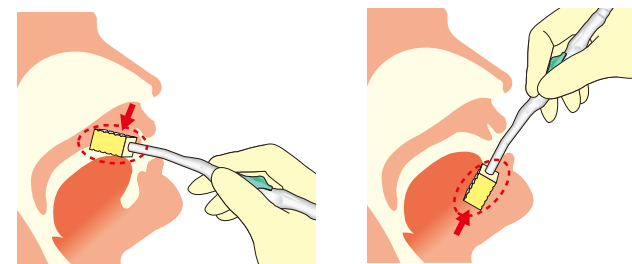

## 1 Easy change of suction on/off by switch

For ease of use, you can switch suction on and off by switch without having to keep your finger in a fixed position.

[Finger control type]

[Switch type] (ON)

(OFF)

## 2 Thorough suction while cleaning

There is a suction aperture at both the tip and the cleaning surface, making it easy to suck up moisture and cleaned debris that has accumulated at the back of the mouth.